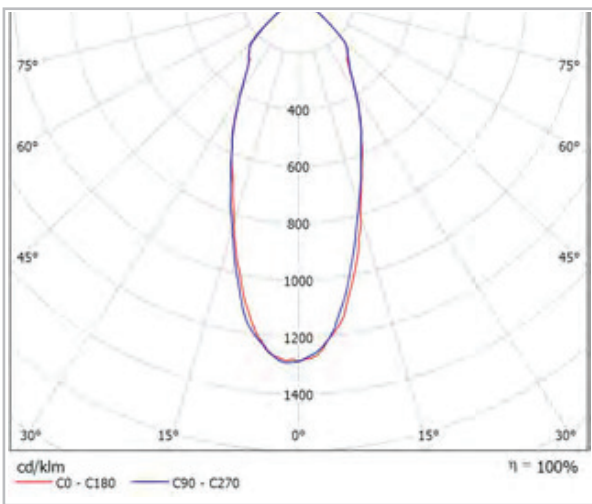

Key Specification

- Adjustable 3 CCT in one spotlight.
- Uniform and gentle light with effective eye protection.
- The installation is very easy.
- The design is stable, reliable and not easily deformed.
- The plastic material used provide fast heat dissipation, making it durable and practical.
- Solid Structure design and high quality material, providing higher safety level.

Light Distribution Curve

Key Attributes

- Application : Offices, Home interior, Museums, Shopping Malls.
- Color Temperature available (CCT) : 6500K, 4000K, 3000K
- IP Rating : IP40
- Beam Angle (°) : 38 Degree
- Input Voltage (V) : AC 220-240V
- Frequency Range (Hz) : 50-60 Hz
- Working Temperature (°c) : 0°c to +40°c
- Lamp Luminous Efficiency (lm/w) : 75 lm/w
- Working Lifetime (Hour) : 25000
- Power Factor : >0.7
- CRI (Ra) : >80
- Power Wattages available : 7W
- Body Color : White & Black

Technical Drawing

AVAILABLE VARIANTS

Product Code	Type	Wattage	CCT	Lumen Output	Dimensions AxB (mm)	Hole Size C (mm)
LISP7RRT-WH	Non-Dimmable	7W	3000K,4000K,6500K	450,480,480 lm	95X47 mm	75 mm
LISP7RRT-BK	Non-Dimmable	7W	3000K,4000K,6500K	450,480,480 lm	95X47 mm	75 mm