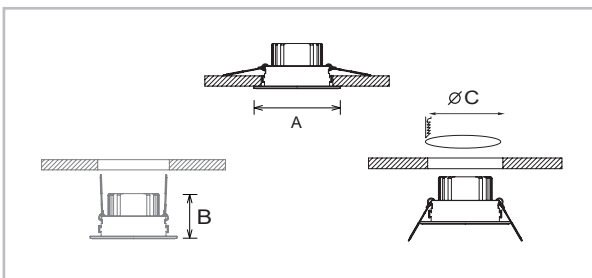

Key Specification

- Adjustable 3 CCT in one spotlight.
- Uniform and gentle light with effective eye protection.
- The installation is very easy.
- The design is stable, reliable and not easily deformed.
- The plastic material used provide fast heat dissipation, making it durable and practical.
- Solid Structure design and high quality material, providing higher safety level.

Light Distribution Curve

Key Attributes

- Application : Offices, Home interior, Museums, Shopping Malls.
- Color Temperature available (CCT) : 6500K, 4000K, 3000K
- IP Rating : IP40
- Beam Angle (°) : 38 Degree
- Input Voltage (V) : AC 220-240V
- Frequency Range (Hz) : 50-60 Hz
- Working Temperature (°c) : 0°c to +40°c
- Lamp Luminous Efficiency (lm/w) : 75 lm/w
- Working Lifetime (Hour) : 25000
- Power Factor : >0.7
- CRI (Ra) : >80
- Power Wattages available : 7W
- Body Color : White & Black

Technical Drawing

AVAILABLE VARIANTS

Product Code	Type	Wattage	CCT	Lumen Output	Dimensions AxB (mm)	Hole Size C (mm)
LISP7RRT-WH	Non-Dimmable	7W	3000K,4000K,6500K	450,480,480 lm	95X47 mm	75 mm
LISP7RRT-BK	Non-Dimmable	7W	3000K,4000K,6500K	450,480,480 lm	95X47 mm	75 mm